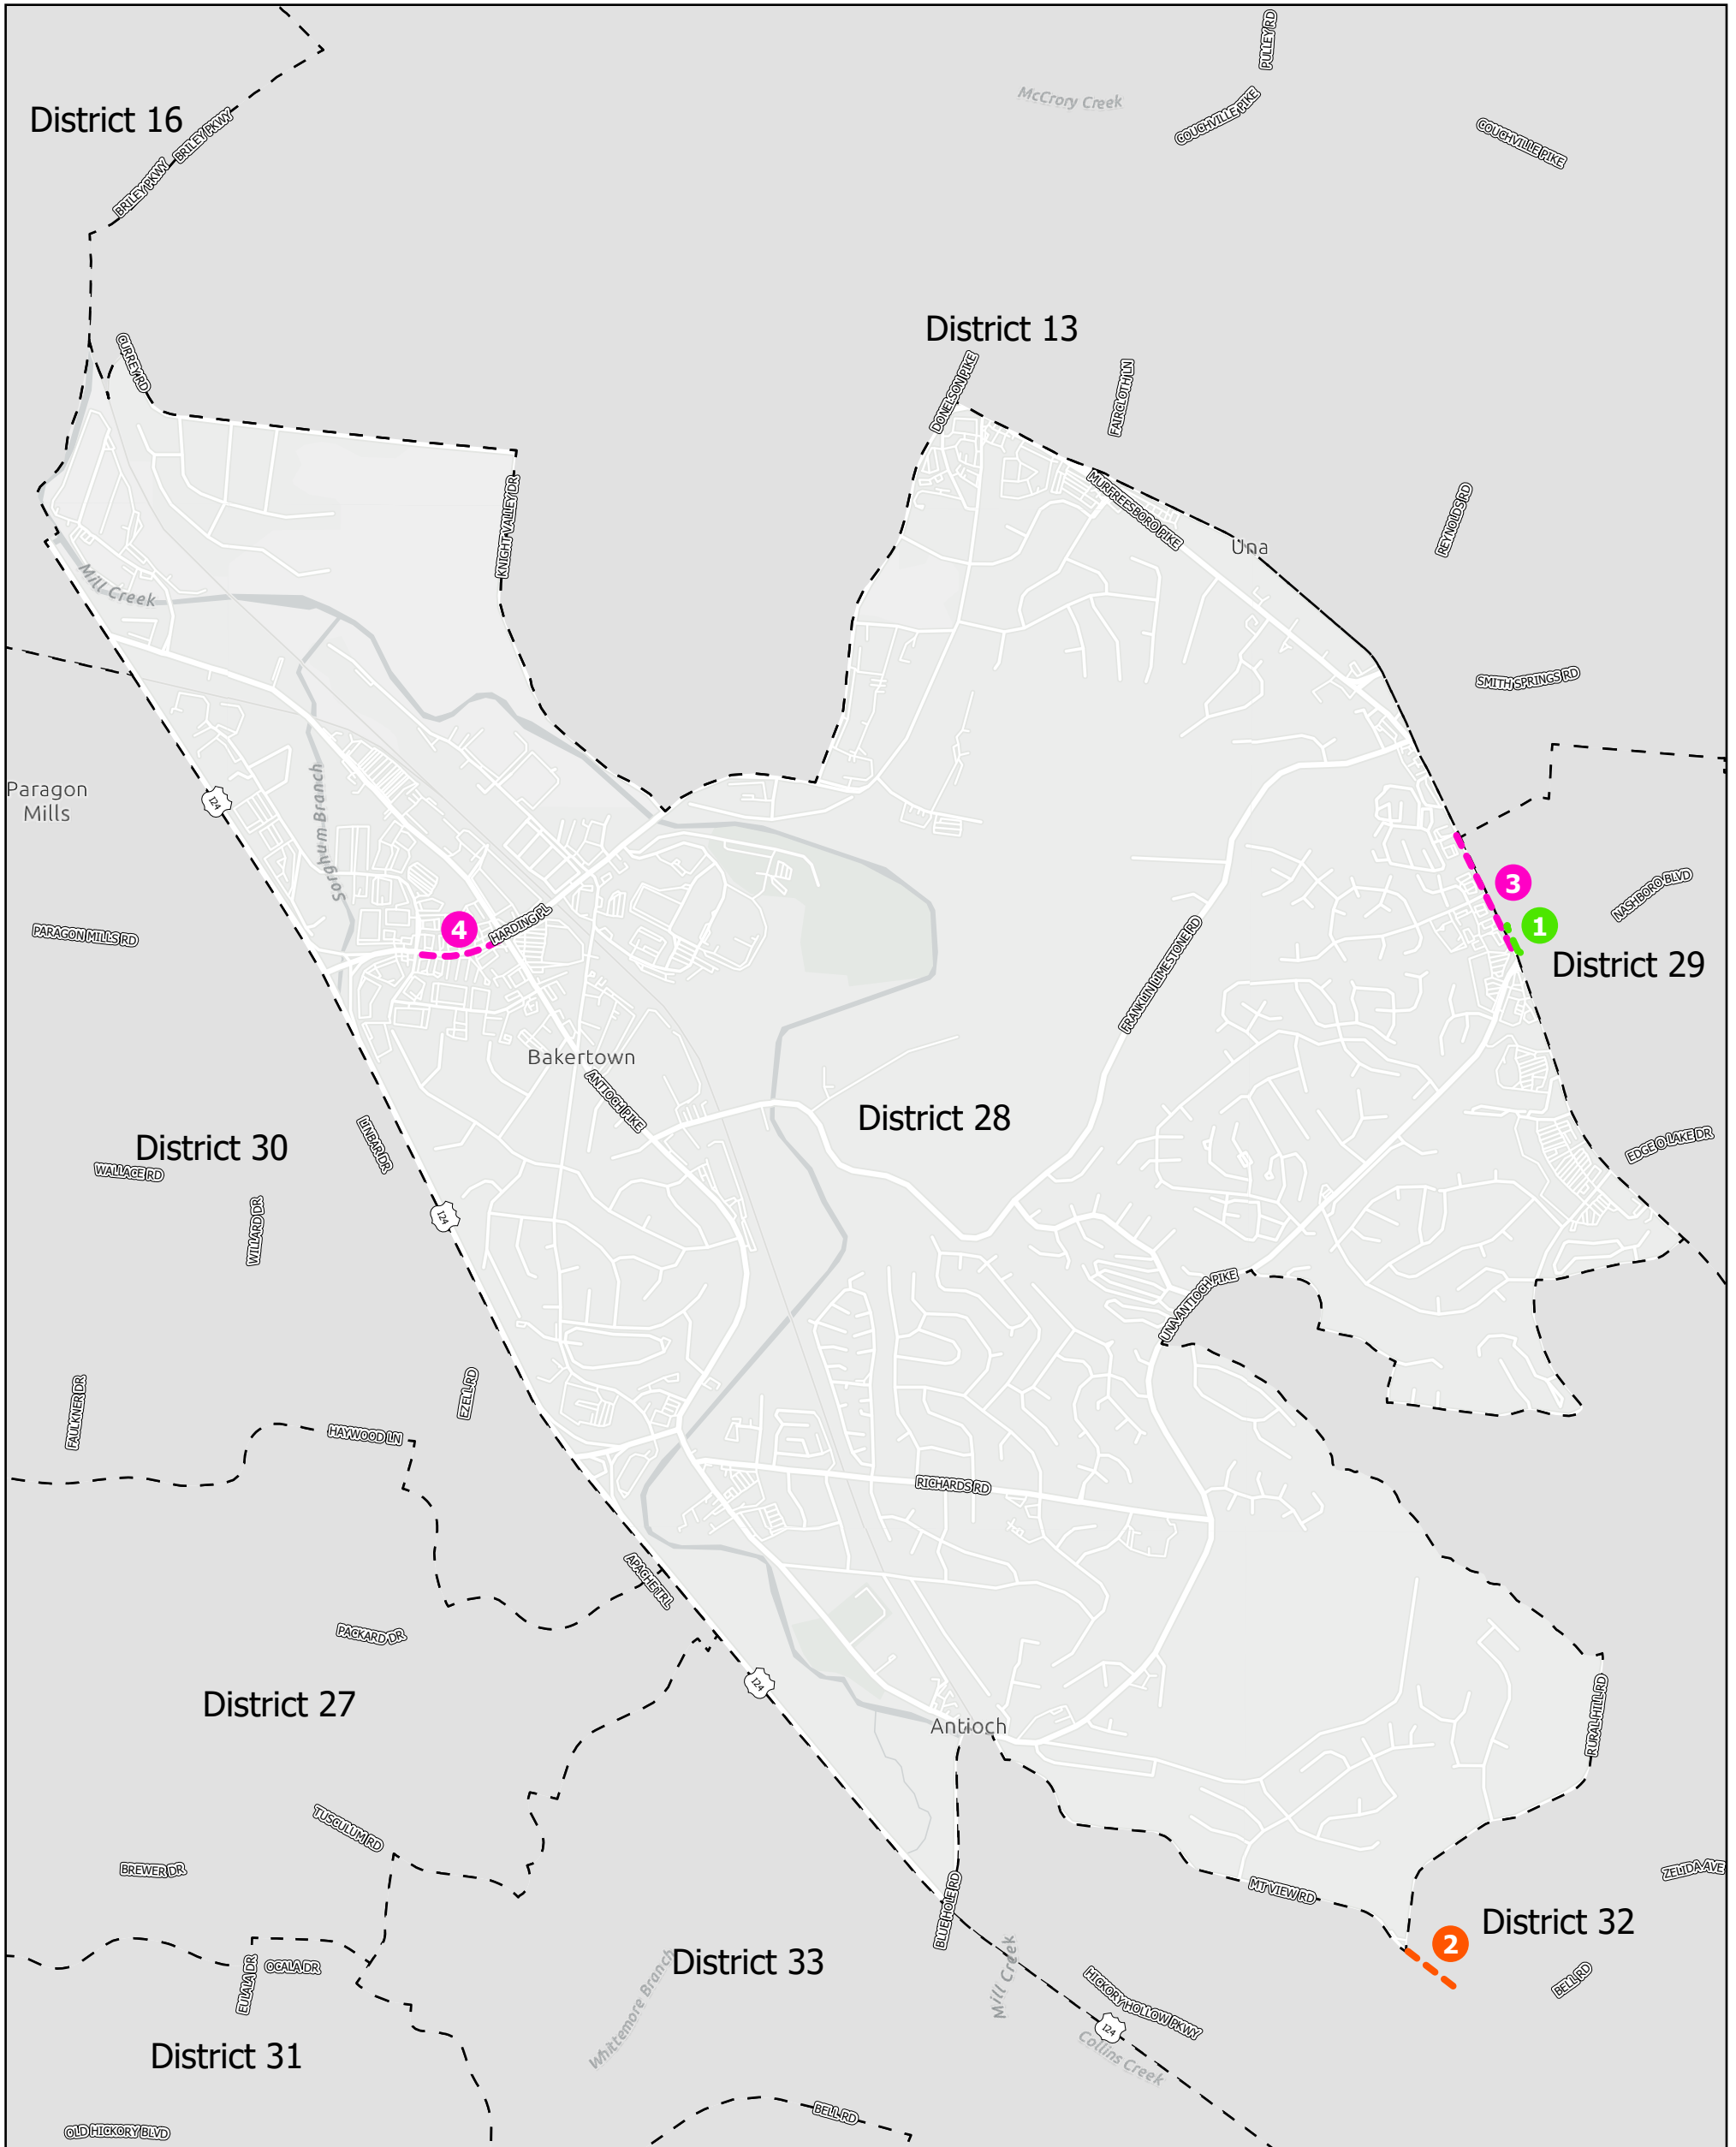

# Sidewalk and Bikeway Projects

0 0.5 1 Miles

## Council District 28

### Legend

#### Sidewalk Projects

- Complete
- Construction
- Design
- Planning