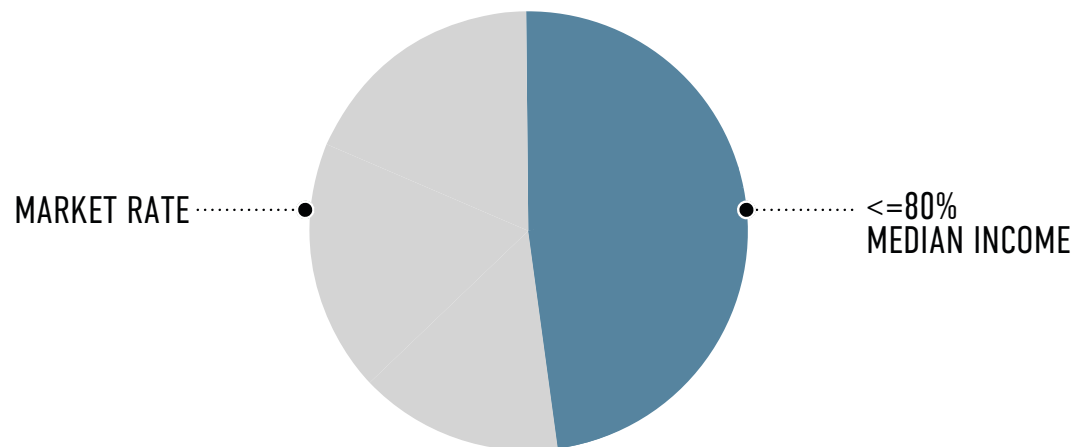

NI

NASHVILLE SOCCER CLUB STADIUM

EVERYONE
YOU'LL WANT TO BE
ARE YOU
THE BEST

BLOCK C PROJECTED RESIDENT DEMOGRAPHICS

BASED ON THE MEDIAN INCOME OF \$59,100

PROJECTED RESIDENT INCOME AS A PERCENTAGE OF MEDIAN INCOME