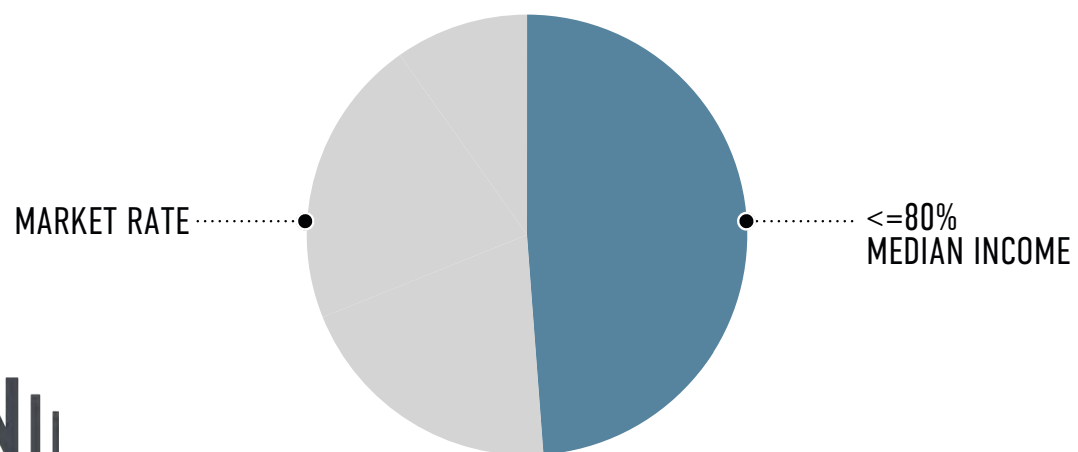

UNIT DISTRIBUTION BY INCOME BRACKET

EXAMPLE PROJECTED RESIDENT PROFESSIONS

- Cook
- Hotel Clerk
- EMT
- Firefighter
- Server
- Bus Driver
- Nurse
- Bank Teller
- Web Developer
- Musician
- Craftsman
- Teacher
- Artist
- Small Business Owner