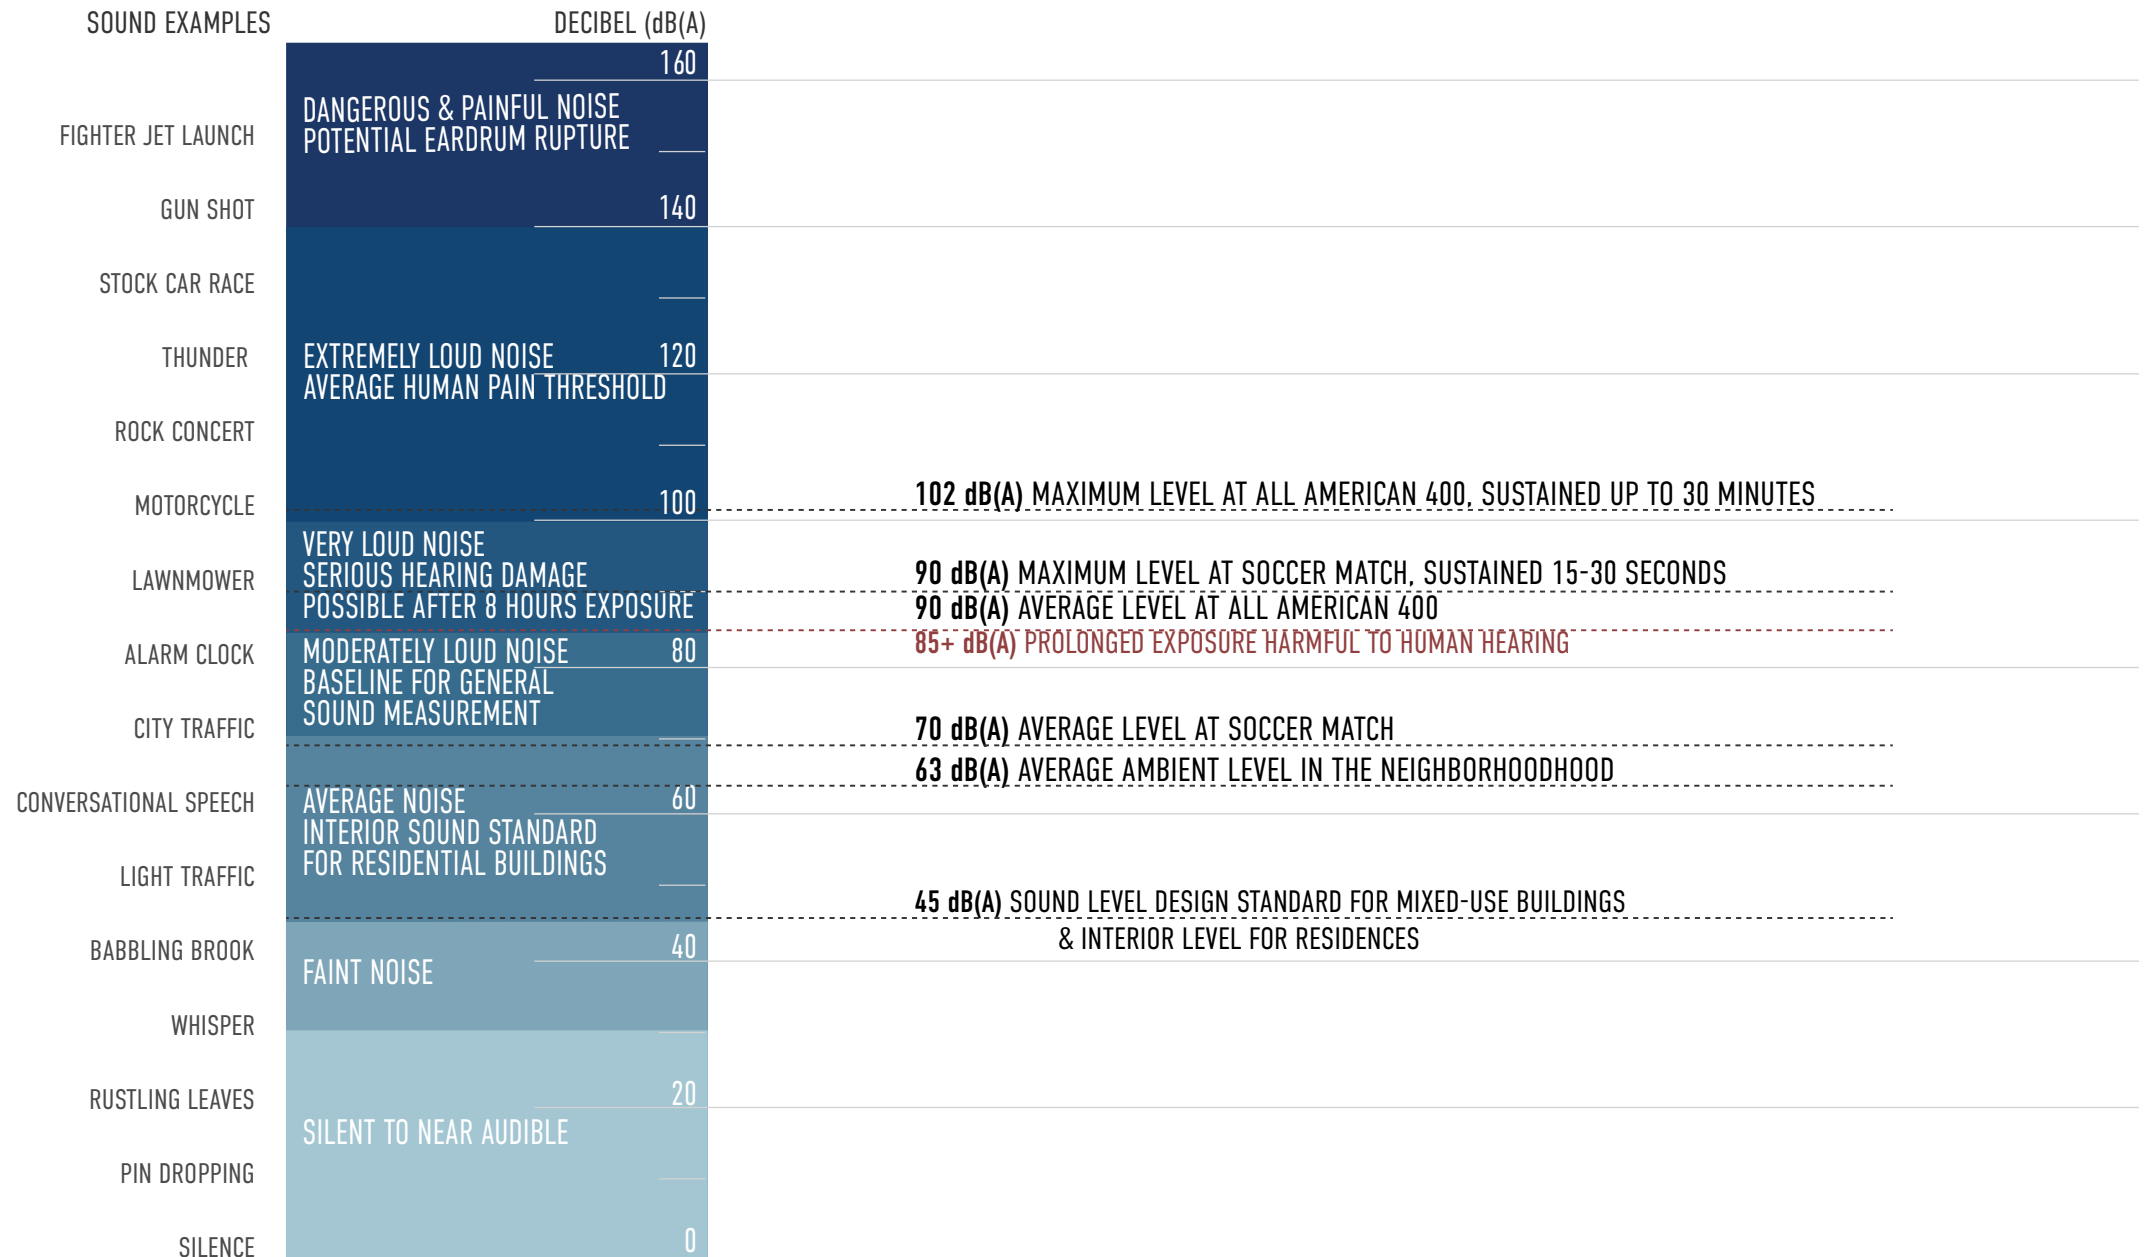

ACOUSTICAL STUDY: MAXIMUM AND AVERAGE MEASUREMENTS OBSERVED

*SOCCER & RACING LEVELS RECORDED FROM 80' DISTANCE