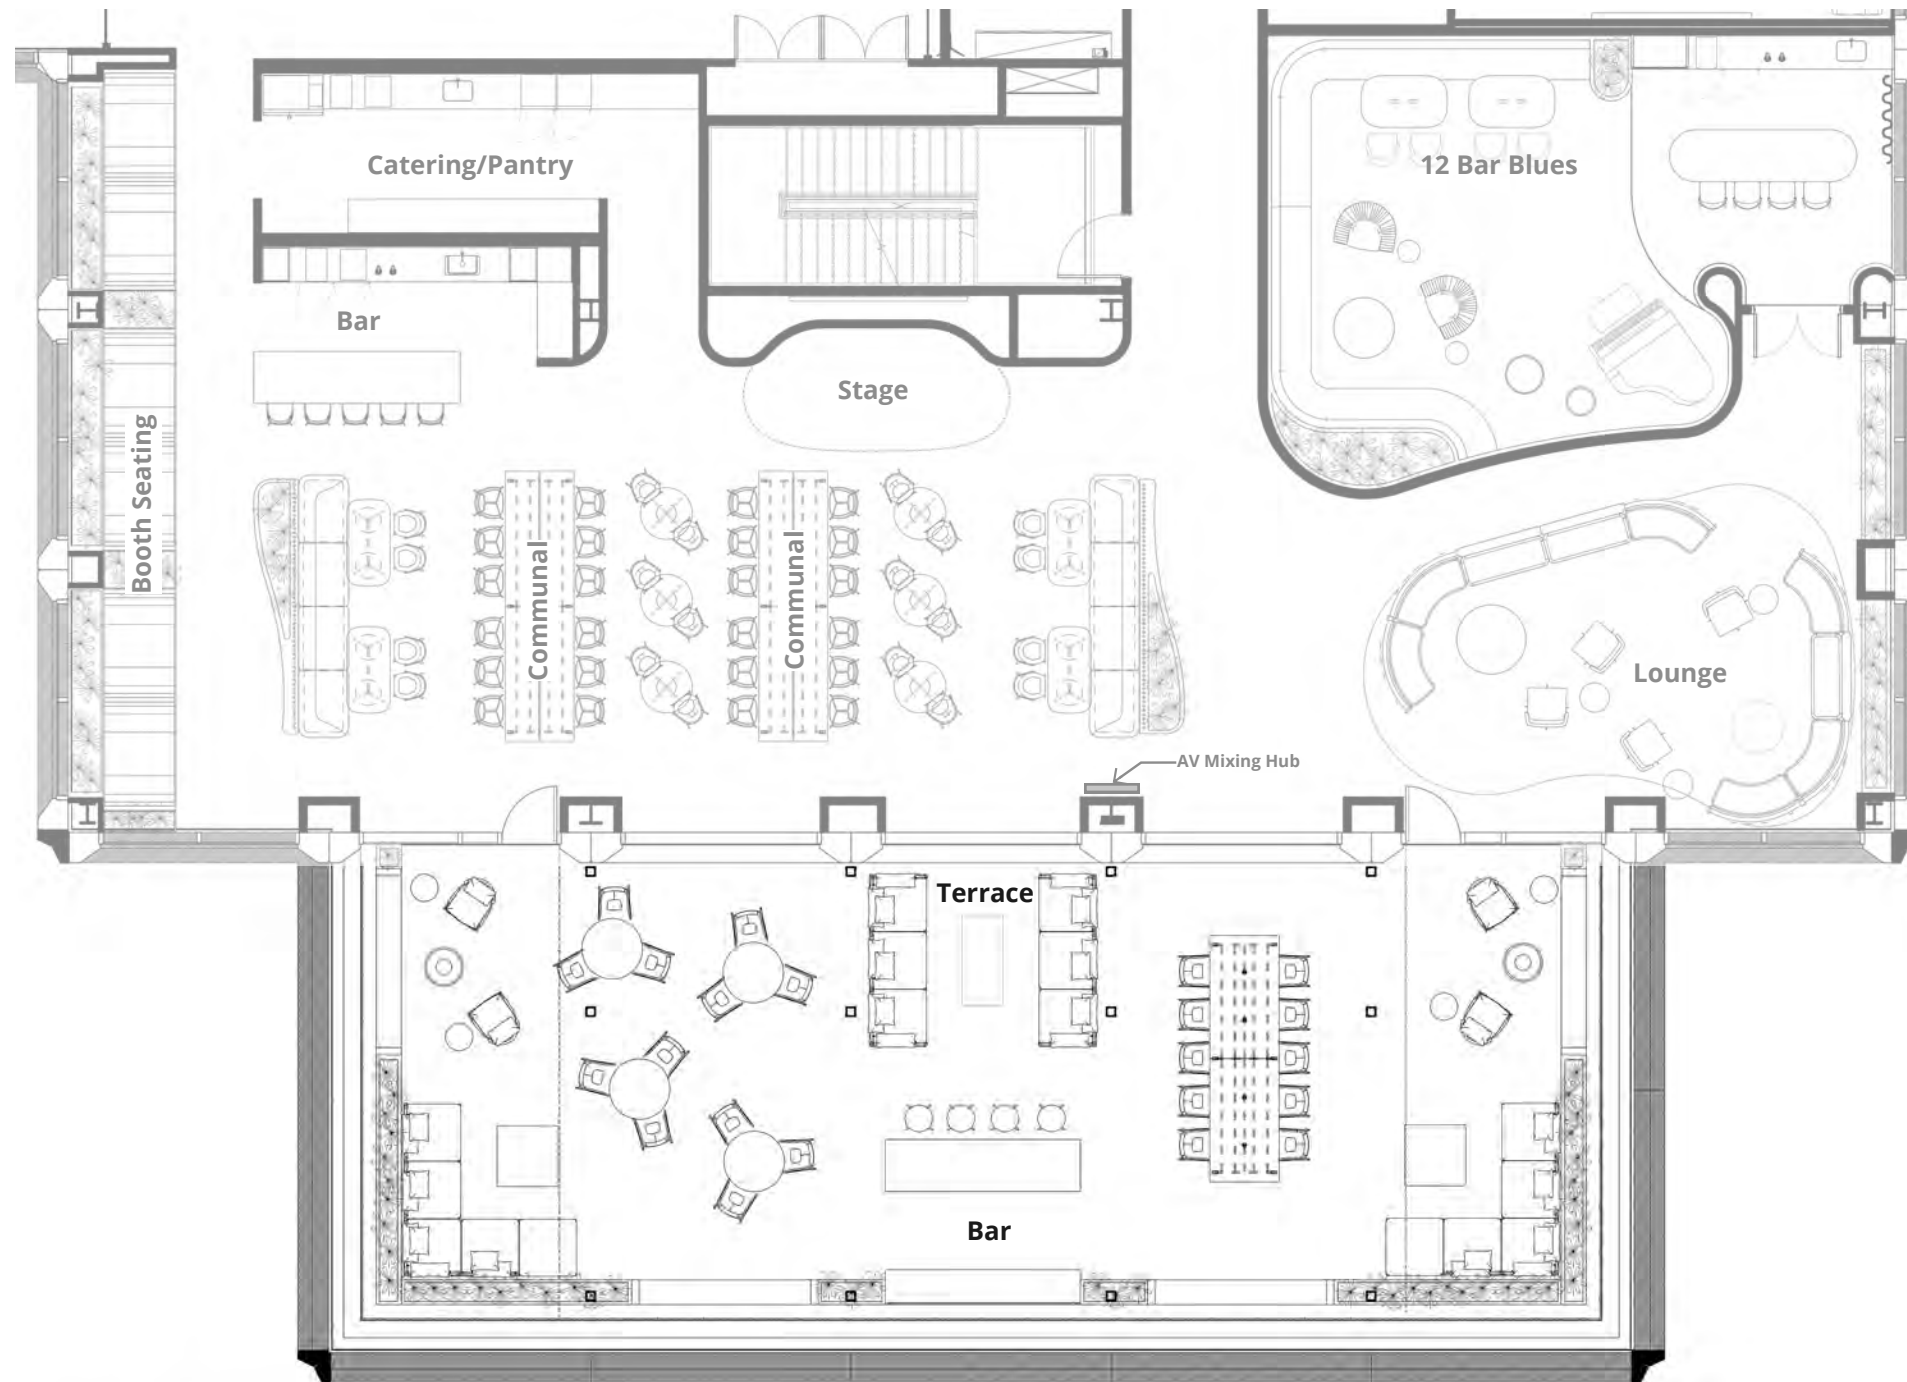

SEAFOOD · STEAKS · COCKTAILS

OCEAN PRIME

CAA

Terrace

Floor 9

Social Hub:

Total Seat Count: **105**
2852 USF

Terrace:

Total Seat Count: **58-60**
1796 USF

Terrace

Terrace

Terrace