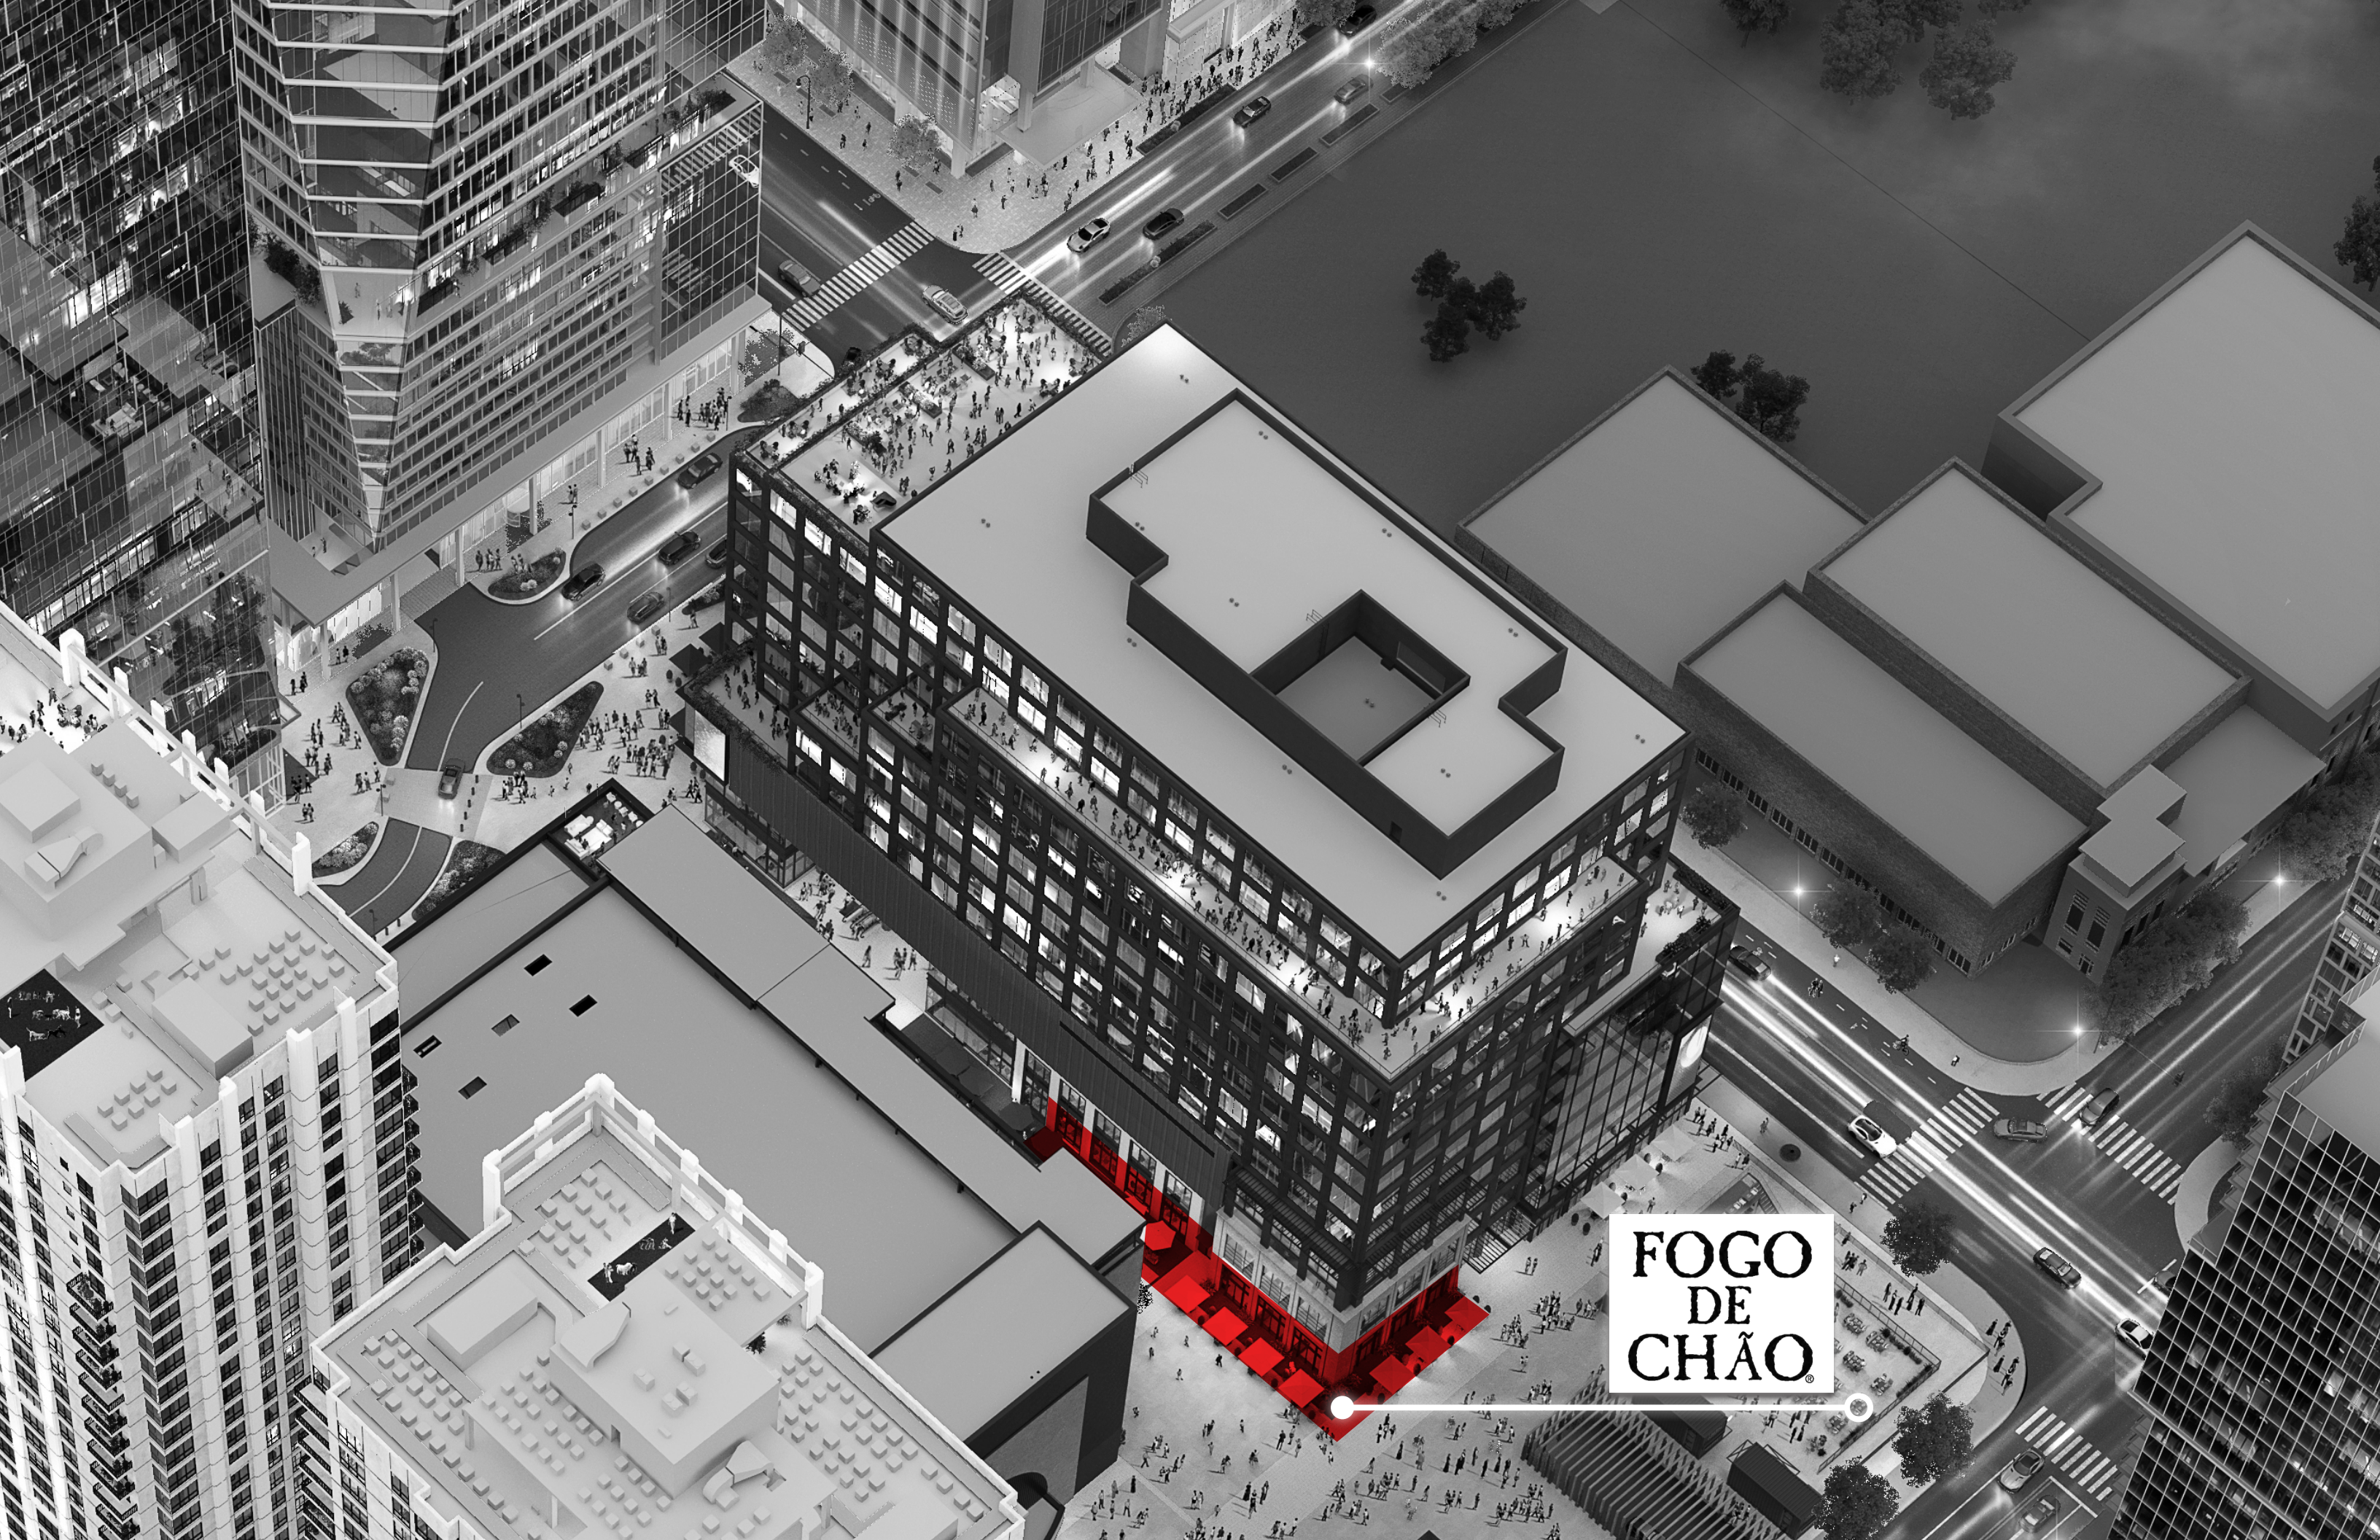

**CREATIVE OFFICE
955 CHURCH ST.**

CAA

OCEAN PRIME
SEAFOOD · STEAKS · COCKTAILS

FOGO
DE
CHÃO®

**FOGO
DE
CHÃO®**

FOGO DE CHÃO

FOGO DE CHÃO

OCEAN PRIME

SEAFOOD · STEAKS · COCKTAILS

OCEAN PRIME

CAA

Terrace

Floor 9

Social Hub:

Total Seat Count: **105**
2852 USF

Terrace:

Total Seat Count: **58-60**
1796 USF

Terrace

Terrace

Terrace