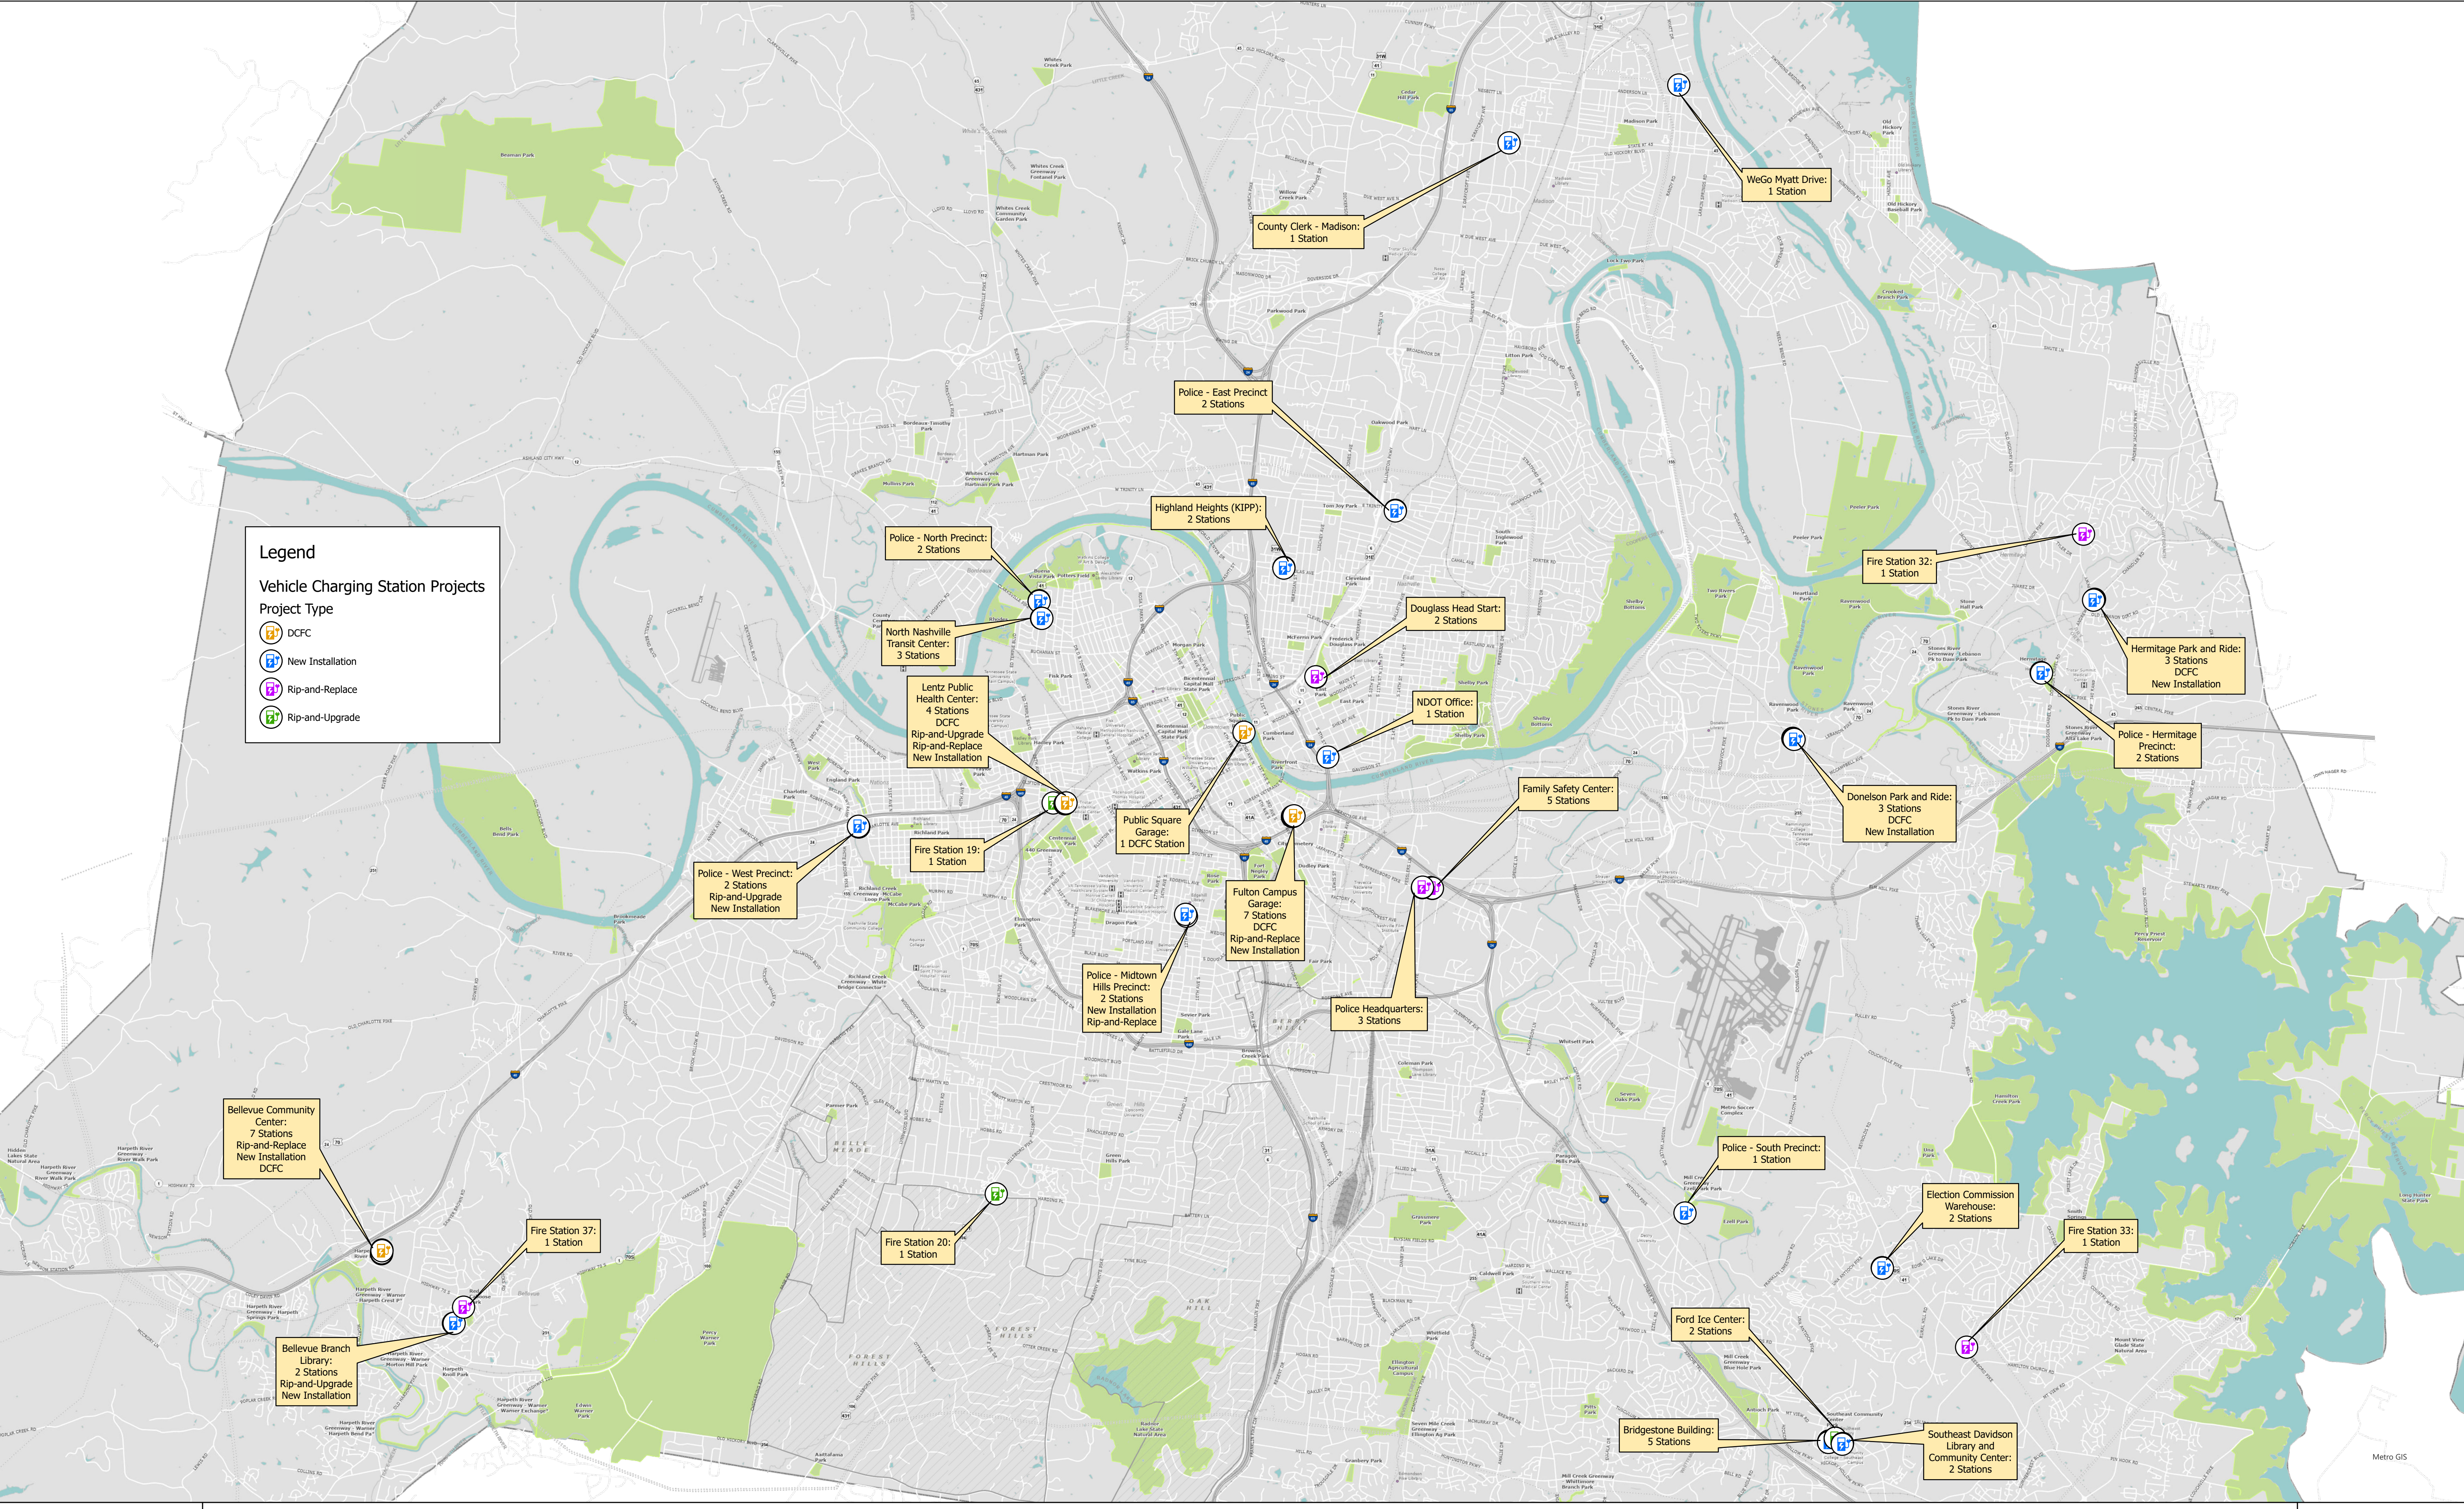

Legend

Vehicle Charging Station Projects

Project Type

-  DCFC
-  New Installation
-  Rip-and-Replace
-  Rip-and-Upgrade

Electric Vehicle Charging Station Project