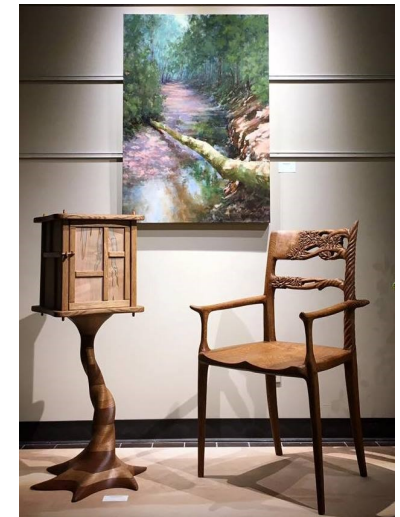

CAC Gallery features local and regional artists.

Bellevue Community Center

As the Bellevue community continues to blossom and thrive, a larger, new regional center opened at the end of 2019. Within it are two new state-of-the-art Visual Arts studios offering pottery and painting classes. With over 3,000 square feet of designated art space, these studios offer additional neighborhood arts programs and expand the reach of Metro Parks' Visual Arts programming.