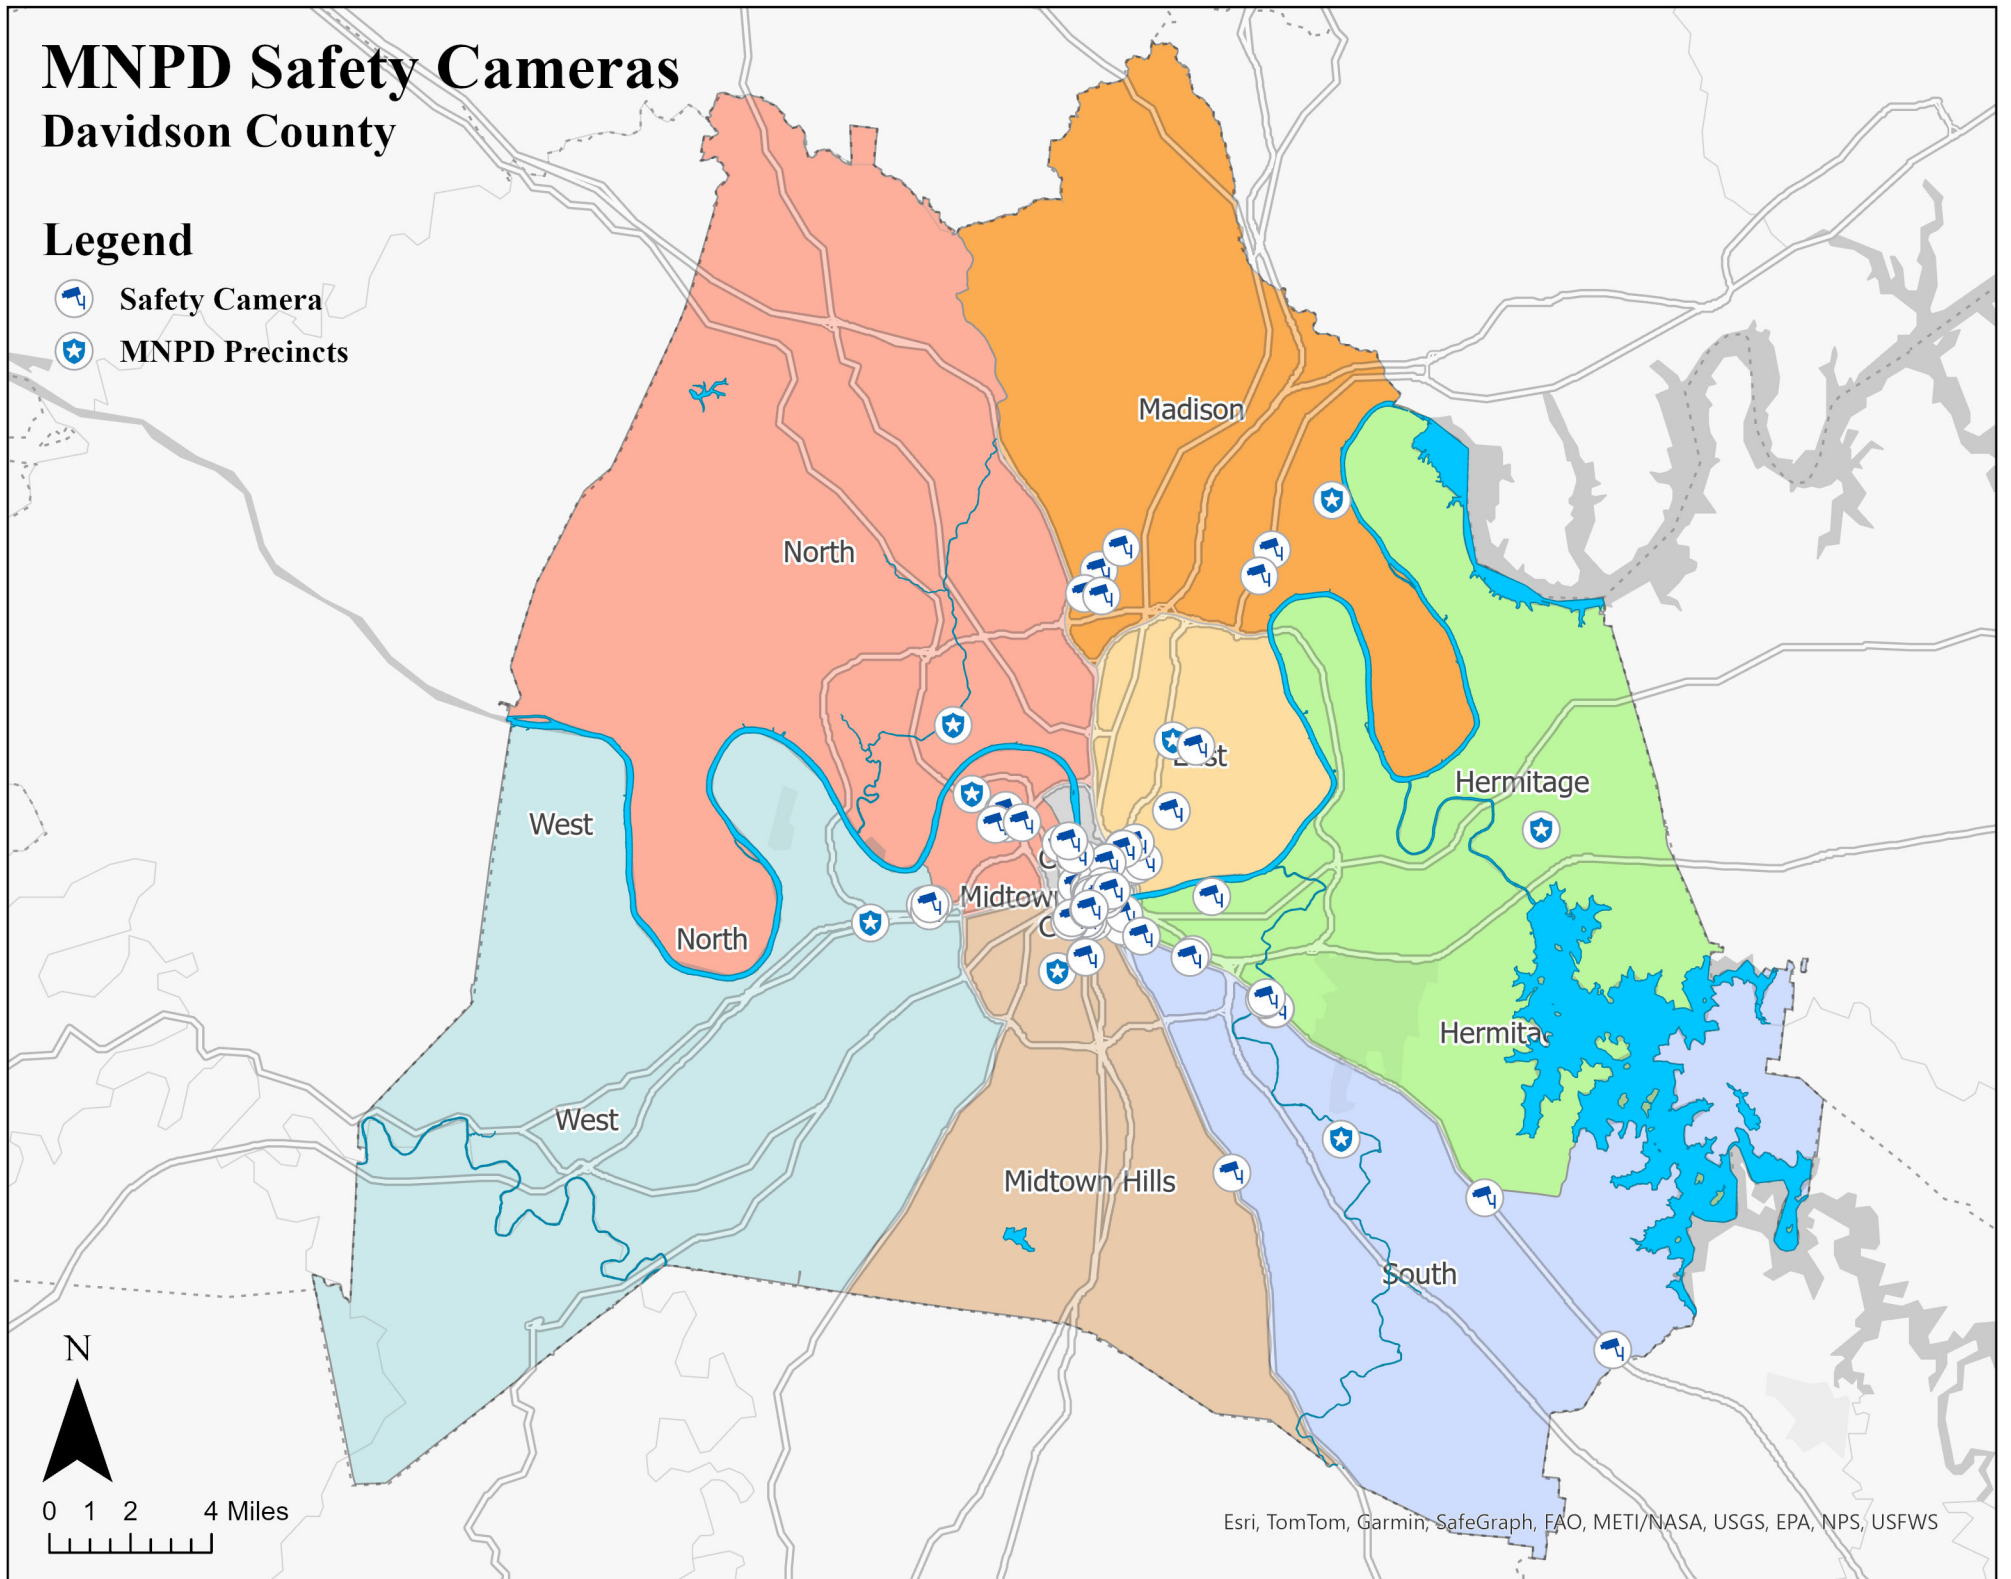

MNPD Safety Cameras

Davidson County

Legend

-  Safety Camera
-  MNPD Precincts

Metro Nashville Police Department Safety Cameras in Davidson County

This map displays locations of Safety Cameras divided into the major precinct areas of Davidson County.